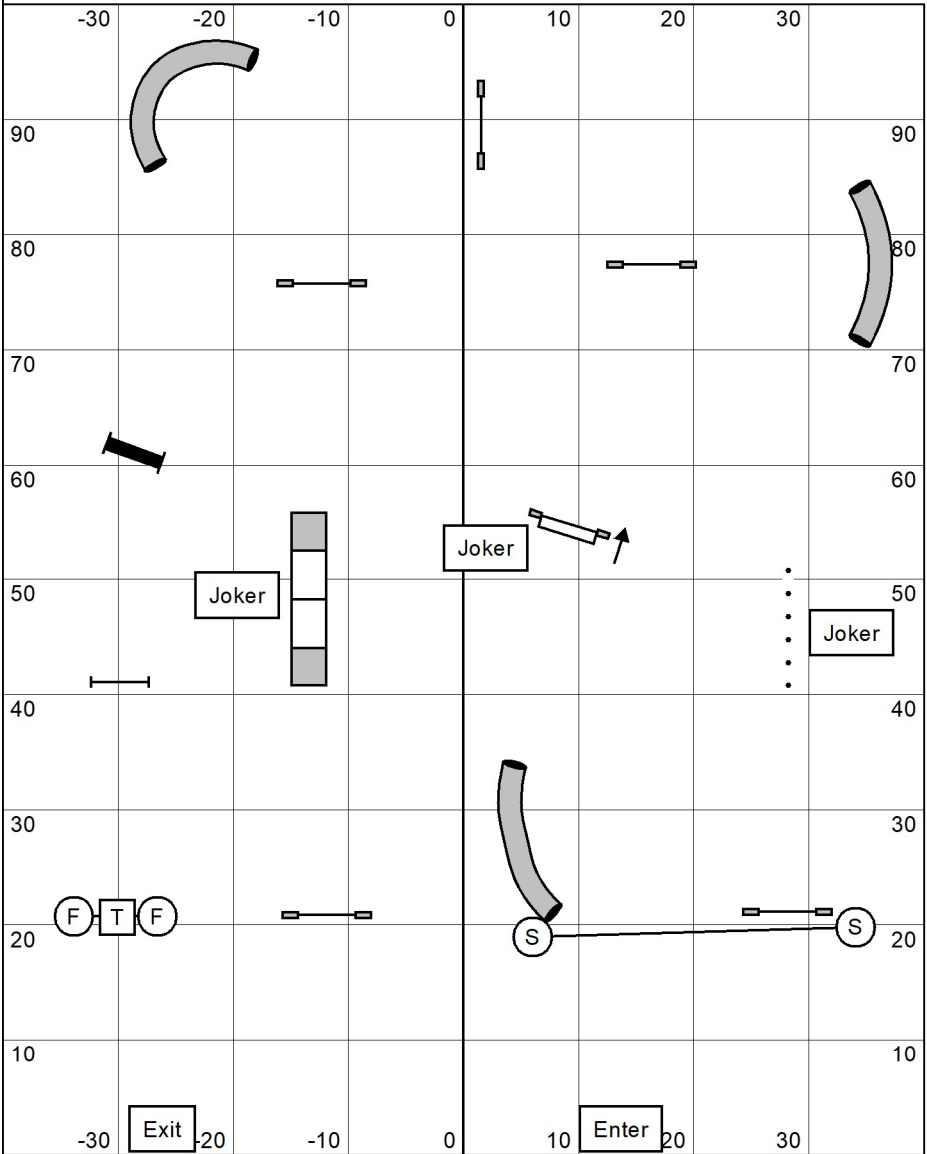

FullHouse 12345C

Reg/Vet	Enth/Spec
Level 1 19 points	17 points
Level 2 21 points	19 points
Level 3 23 points	21 points
Level 45C 25 points	23 points

Jokers worth 5
 Tunnels, panel worth 3
 Jumps worth 1
 need 3 single jumps, 2
 tunnels or panels and 1 joker
 and enough points to qualify.
 Obstacles may be used twice for points.

Table is live at all times

Point Accumulation Time/Total Game Time	4"/8"/12"	35 seconds	40 seconds
16"/20"/24"	30 seconds	35 seconds	

FullHouse All Levels
 Judged by: Carol Thom
 May 14, 2022
 Takes 2 to Q Agility Club
 Greenwich, NY